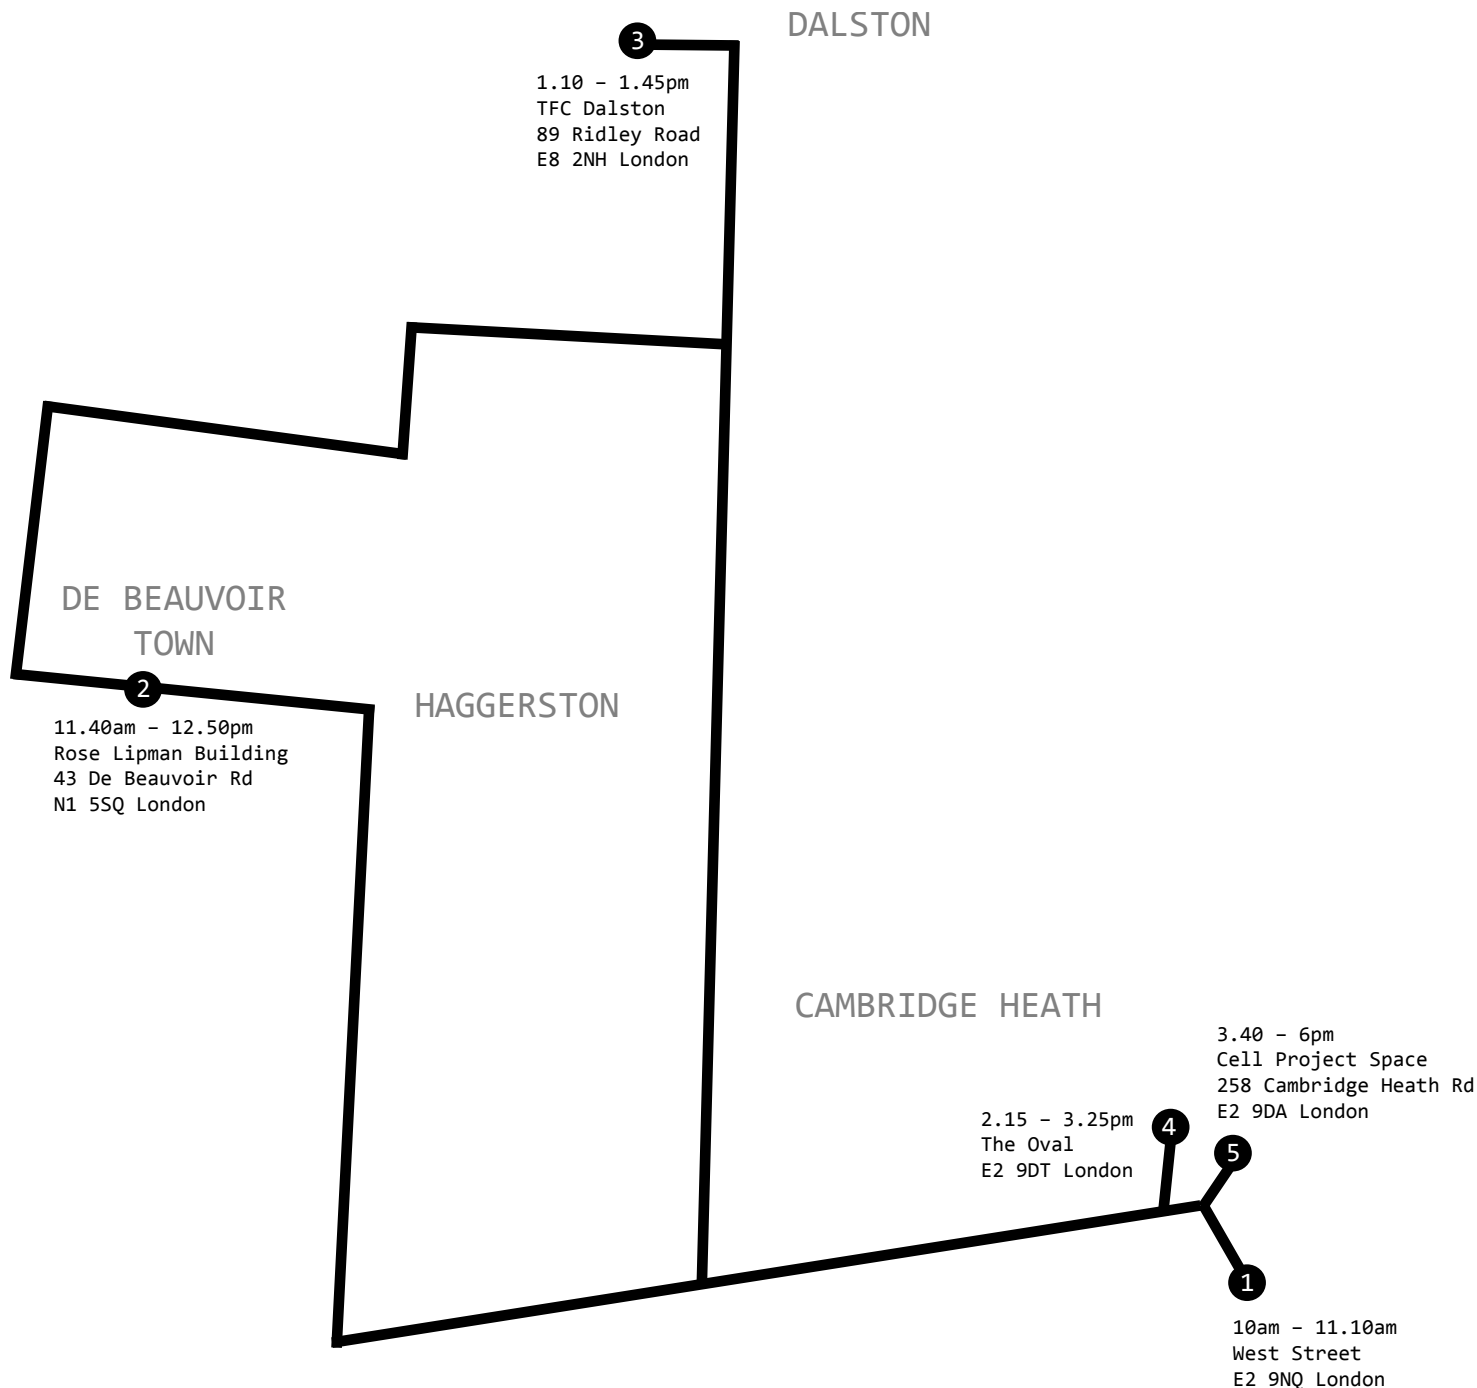

Atiéna

Nevermind (Screen Test I)

12th December 2020, 10am - 6pm

TOUR MAP

Please note that all location timings are dependant on traffic.
We will be posting our movements live from our Instagram Stories.
You can follow us @Cell_Project_Space